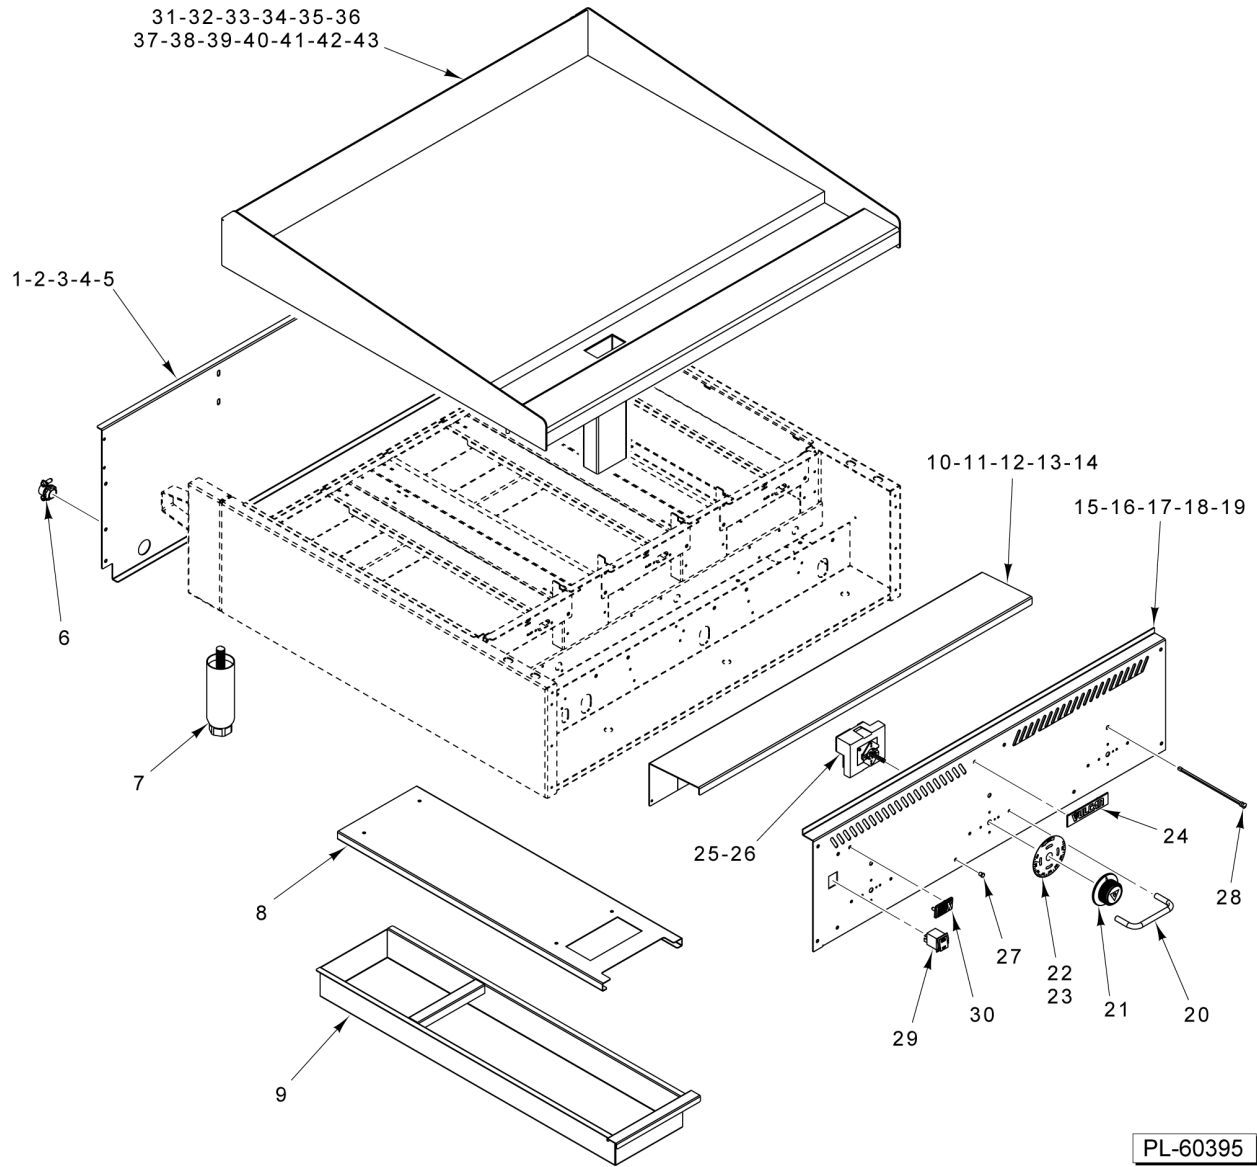

Table of Contents

5	CONTROLS AND GRIDDLE PLATE
7	GAS COMPONENTS (RADIANT)
9	GAS COMPONENTS (INFRARED)

CONTROLS AND GRIDDLE PLATE

CONTROLS AND GRIDDLE PLATE

ILLUS.	PART NO.	NAME OF PART	AMT.
PL-60395			
1	00-944318-00024	Panel - Back (24 In.).....	1
2	00-944318-00036	Panel - Back (36 In.).....	1
3	00-944318-00048	Panel - Back (48 In.).....	1
4	00-944318-00060	Panel - Back (60 In.).....	1
5	00-944318-00072	Panel - Back (72 In.).....	1
6	00-944526	Cord - Power (120 V.).....	1
7	00-723532	Leg - Adjustable (6 In. Lg.).....	4
8	00-944320-10001	Bracket - Can Guide.....	AR
9	00-498082-0000A	Weldment - Grease Can.....	1
10	00-944521-00024	Deflector - Control (24 In.).....	1
11	00-944521-00036	Deflector - Control (36 In.).....	1
12	00-944521-00048	Deflector - Control (48 In.).....	1
13	00-944521-00060	Deflector - Control (60 In.).....	1
14	00-944521-00072	Deflector - Control (72 In.).....	1
15	00-944326-00024	Panel - Front (24 In.).....	1
16	00-944326-00036	Panel - Front (36 In.).....	1
17	00-944326-00048	Panel - Front (48 In.).....	1
18	00-944326-00060	Panel - Front (60 In.).....	1
19	00-944326-00072	Panel - Front (72 In.).....	1
20	00-498690	Guard - Knob.....	AR
21	00-498041-00012	Knob AR.....	AR
22	00-498037-0000A	Dial, 550 Degree (550 Deg.) (Griddle Temperature) (Use With Item 25).....	AR
*23	00-498945-0000A	Dial (450 Deg.) (Use With Item 26).....	AR
24	00-957916-00003	Nameplate - Small (Vulcan).....	1
25	00-944524-00001	Thermostat (550 Deg.) (120 V.).....	AR
*26	00-944524-00002	Thermostat (450 Deg.) (120 V.).....	AR
27	00-944540	Lens (Clear).....	AR
28	00-944539	Indicator (Red).....	AR
29	00-810280-00001	Switch - Power.....	1
**30	00-944264	Logo (VTEC).....	1
31		Griddle Plate Assy. (24 In.) (Steel).....	1
32		Griddle Plate Assy. (24 In.) (Chrome).....	1
33		Griddle Plate Assy. (24 In.) (Composite).....	1
34		Griddle Plate Assy. (36 In.) (Steel).....	1
35		Griddle Plate Assy. (36 In.) (Chrome).....	1
36		Griddle Plate Assy. (36 In.) (Composite).....	1
37		Griddle Plate Assy. (48 In.) (Steel).....	1
38		Griddle Plate Assy. (48 In.) (Chrome).....	1
39		Griddle Plate Assy. (48 In.) (Composite).....	1
40		Griddle Plate Assy. (60 In.) (Steel).....	1
41		Griddle Plate Assy. (60 In.) (Chrome).....	1
42		Griddle Plate Assy. (72 In.) (Steel).....	1
43		Griddle Plate Assy. (72 In.) (Chrome).....	1